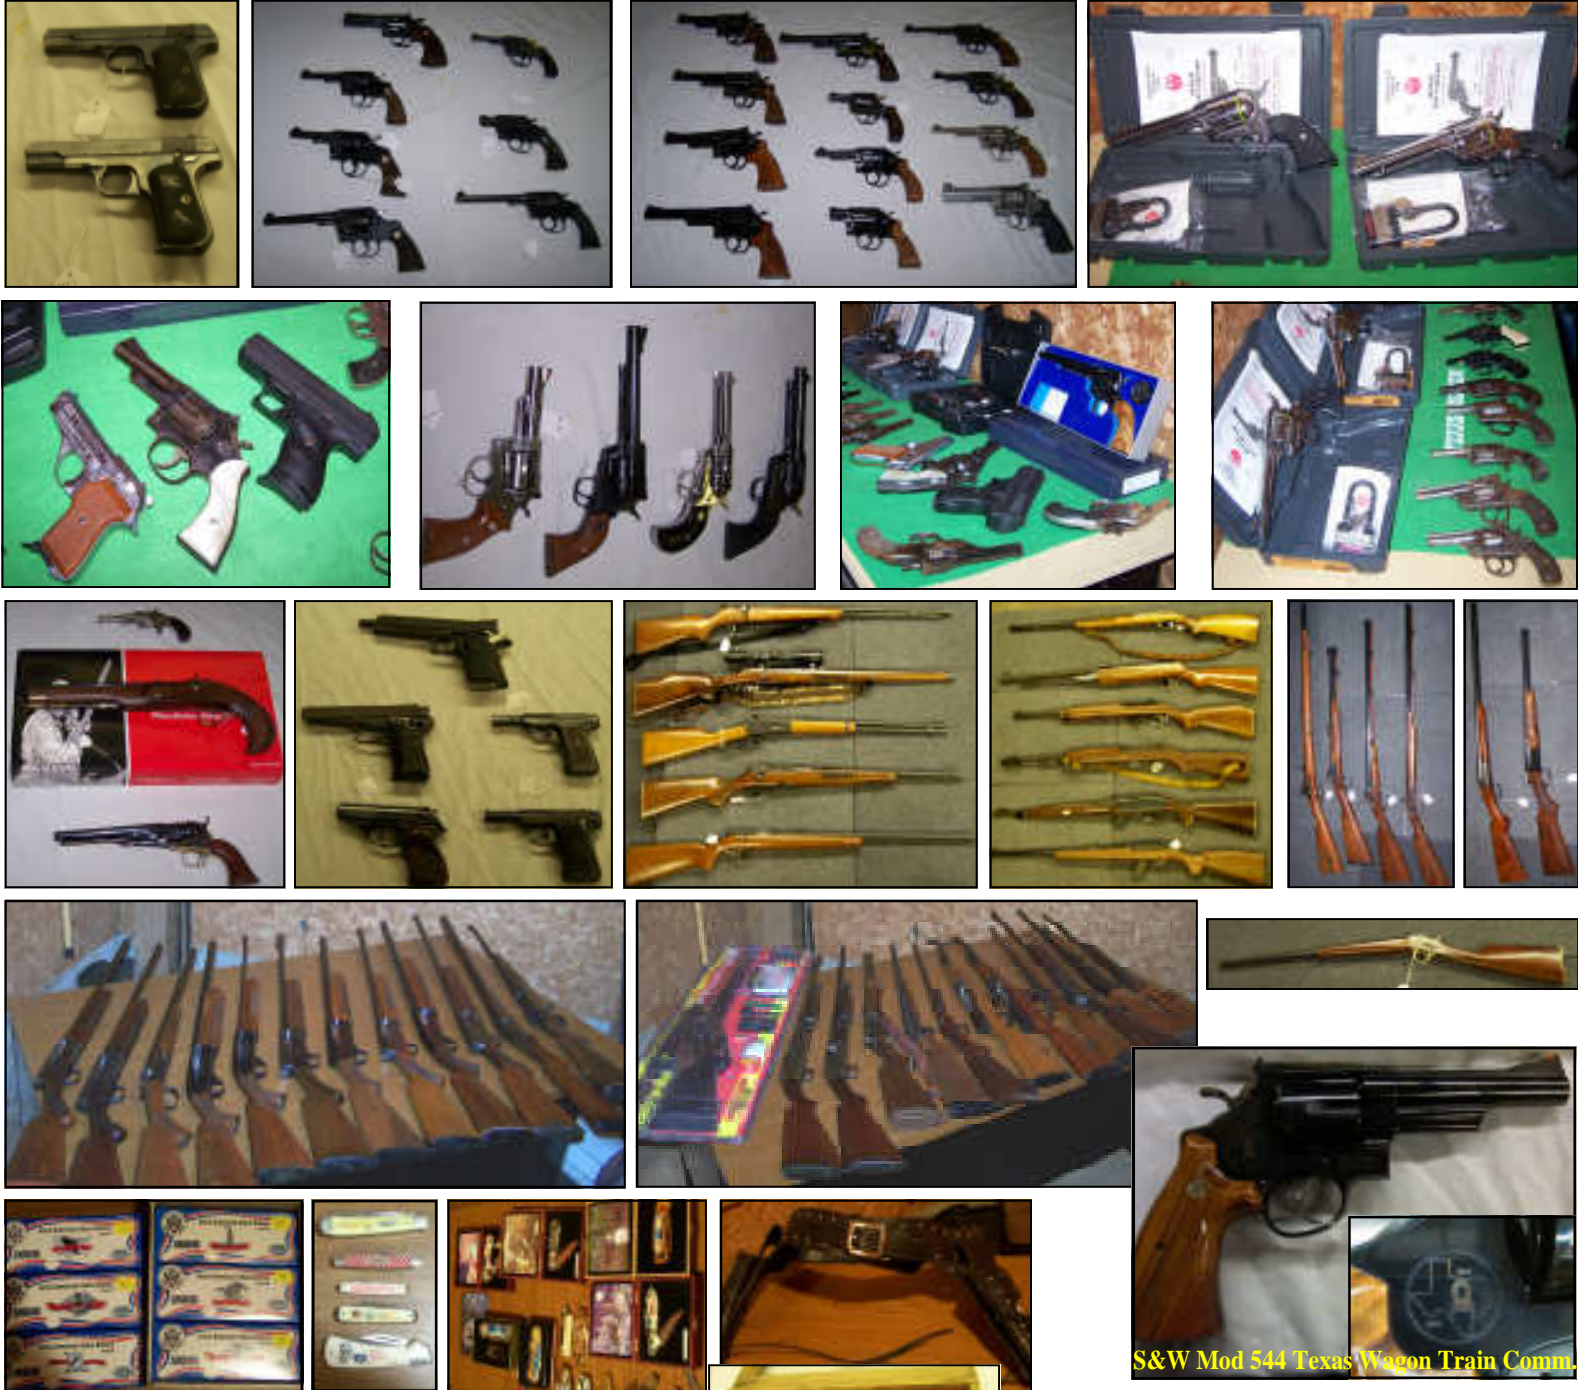

RAIN
OR
SHINE

ABSOLUTE AUCTION

RAIN
OR
SHINE

LOCATION: Tays Auction Facility
620 Maxwell St., Cookeville.

- From I-40, exit 286, N on Willow 1.4 mi.,
 - L on W. Jackson St (at CVS), go 1.0 mi.,
 - R. on Maxwell St. (just past Lamb Oil Company). Go 466 ft.
- See auction signs.

Saturday

March 27

10:00 A.M. cst

★ 100 Guns-Antique Guns-Ammo-Knives ★

S&W Mod 544 Texas Wagon Train Comm.

Colt Pistols...Smith & Wesson Pistols...Ruger Pistols
 Browning A-5's...Winchester Model 12's...Remington 1100's
 Lot of Cap & Ball and Black Powder
 Most of these Guns are clean to extra clean